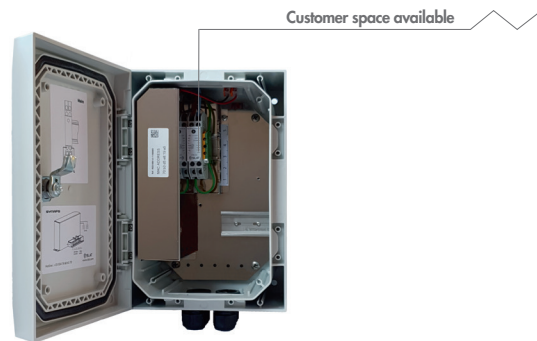

# SYNAPS PoE 2 / PoE 4

Outdoor network interface with 2 to 4 PoE ports switch and built-in Lithium LFP backup power supply

PoE/PoE+ (IEEE 802.3af/at)

**OUTDOOR**

Designed to meet outdoor video, along with WiFi and Mesh network security requirements.

## Built-in functions

- ~ Safeguards up to 4 PoE/PoE+ devices, with a total PoE budget of 55 W.
- ~ Device Activity Monitoring for automatic per-port reboot.
- ~ Filters disturbances of the electrical network.
- ~ 10 kA lightning arrester.
- ~ Reboot function configurable from supervision.
- ~ Protected and backed up Ethernet switch with up to 4 PoE ports and one Ethernet Uplink.
- ~ Secure protocols: SNMP V1 & V3 / HTTPS / BACnet IP.
- ~ Fastenings for customer equipment.